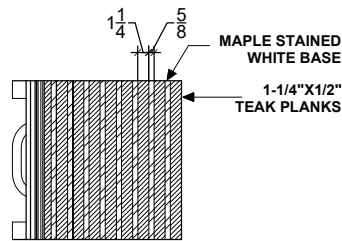

**24 \$10 taproom gift cards • 2 one-year Mug Club memberships**

**2 custom stainless engravings**

1 SIDE CHAIR  
 TOP DETAIL

2 SIDE CHAIR  
 BASE DETAILS

3 SIDE CHAIR  
 SIDE VIEW

4 SIDE CHAIR  
 FRONT VIEW