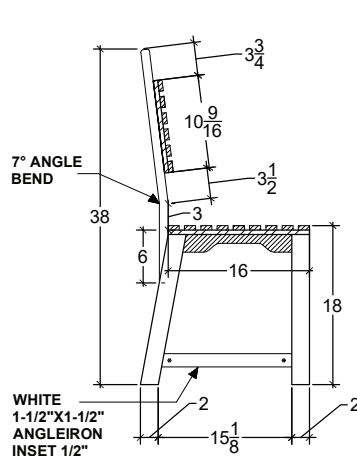

**24 \$10 taproom gift cards • 2 one-year Mug Club memberships**

**2 custom stainless engravings**

1 SIDE CHAIR  
 TOP DETAIL

2 SIDE CHAIR  
 BASE DETAILS

3 SIDE CHAIR  
 SIDE VIEW

4 SIDE CHAIR  
 FRONT VIEW