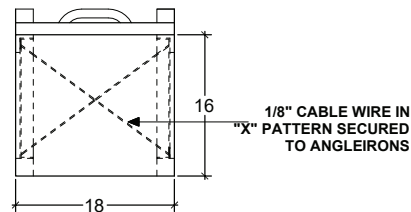

**24 \$10 taproom gift cards • 2 one-year Mug Club memberships**

**2 custom stainless engravings**

1 SIDE CHAIR  
 TOP DETAIL

2 SIDE CHAIR  
 BASE DETAILS

3 SIDE CHAIR  
 SIDE VIEW

4 SIDE CHAIR  
 FRONT VIEW