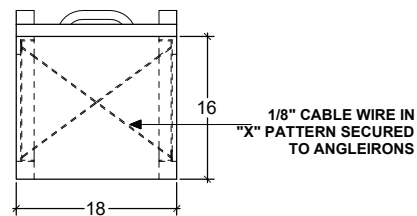

**1 SIDE CHAIR  
 TOP DETAIL**

**2 SIDE CHAIR  
 BASE DETAILS**

**3 SIDE CHAIR  
 SIDE VIEW**

**4 SIDE CHAIR  
 FRONT VIEW**

PROJECT: PILOT HOUSE BREWING COMPANY  
 TITLE: CUSTOM FURNITURE DESIGN  
 SCALE: NTS  
 DATE: 12/16/17