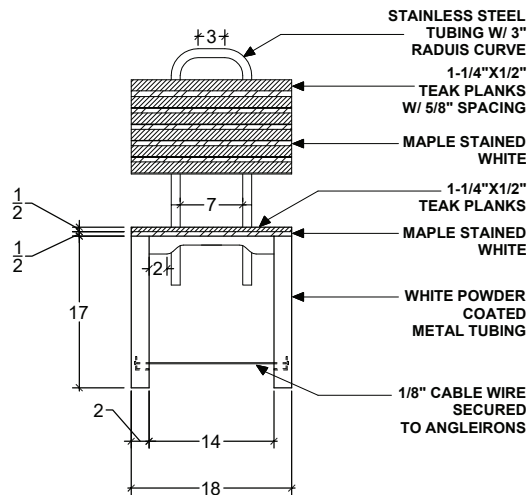

**1 SIDE CHAIR  
 TOP DETAIL**

**2 SIDE CHAIR  
 BASE DETAILS**

**3 SIDE CHAIR  
 SIDE VIEW**

**4 SIDE CHAIR  
 FRONT VIEW**

PROJECT: PILOT HOUSE BREWING COMPANY  
 TITLE: CUSTOM FURNITURE DESIGN  
 SCALE: NTS  
 DATE: 12/16/17