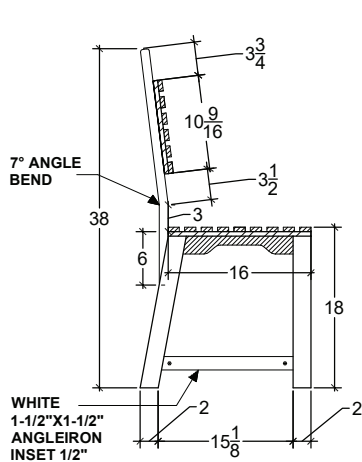

**1 SIDE CHAIR  
 TOP DETAIL**

**2 SIDE CHAIR  
 BASE DETAILS**

**3 SIDE CHAIR  
 SIDE VIEW**

**4 SIDE CHAIR  
 FRONT VIEW**

PROJECT: PILOT HOUSE BREWING COMPANY  
 TITLE: CUSTOM FURNITURE DESIGN  
 SCALE: NTS  
 DATE: 12/16/17