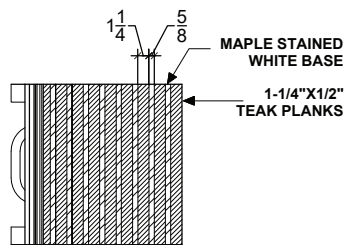

**1 SIDE CHAIR  
 TOP DETAIL**

**2 SIDE CHAIR  
 BASE DETAILS**

**3 SIDE CHAIR  
 SIDE VIEW**

**4 SIDE CHAIR  
 FRONT VIEW**

PROJECT: PILOT HOUSE BREWING COMPANY  
 TITLE: CUSTOM FURNITURE DESIGN  
 SCALE: NTS  
 DATE: 12/16/17