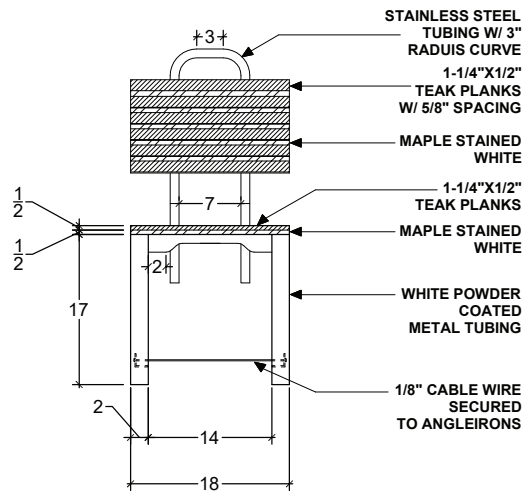

**24 \$10 taproom gift cards • 2 one-year Mug Club memberships**

**2 custom stainless engravings**

1 SIDE CHAIR  
 TOP DETAIL

2 SIDE CHAIR  
 BASE DETAILS

3 SIDE CHAIR  
 SIDE VIEW

4 SIDE CHAIR  
 FRONT VIEW