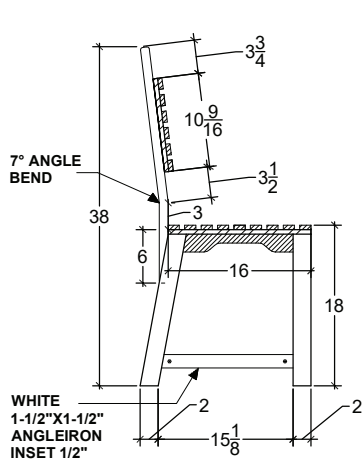

# Chair - \$350

**YOU RECEIVE:**

- 1 shirt • 1 hat • \$100 taproom gift card**
- One-year Mug Club membership**
- 1 custom stainless engraving**

**1 SIDE CHAIR**  
 TOP DETAIL

**2 SIDE CHAIR**  
 BASE DETAILS