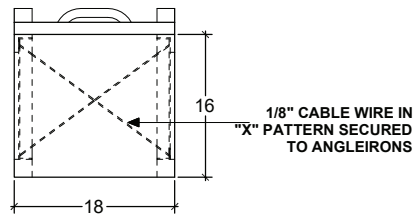

# Chair - \$350

**YOU RECEIVE:**

- 1 shirt • 1 hat • \$100 taproom gift card**
- One-year Mug Club membership**
- 1 custom stainless engraving**

**1 SIDE CHAIR**  
 TOP DETAIL

**2 SIDE CHAIR**  
 BASE DETAILS