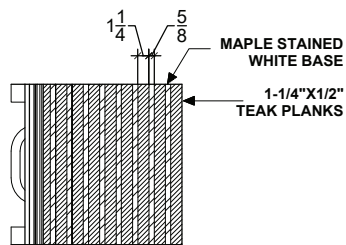

# Chair - \$350

**YOU RECEIVE:**

- 1 shirt • 1 hat • \$100 taproom gift card**
- One-year Mug Club membership**
- 1 custom stainless engraving**

**1 SIDE CHAIR**  
 TOP DETAIL

**2 SIDE CHAIR**  
 BASE DETAILS