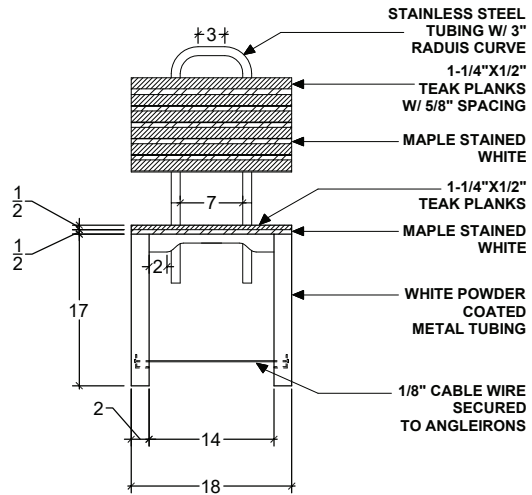

4 SIDE CHAIR
FRONT VIEW

PROJECT: PILOT HOUSE BREWING COMPANY
TITLE: CUSTOM FURNITURE DESIGN
SCALE: NTS
DATE: 12/16/17

WOOD METAL AND BEYOND

600 WEST CERMAK RD. CHICAGO, IL 60616