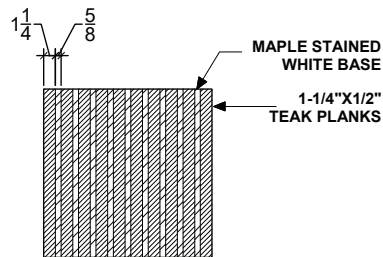

**2 COUNTER STOOL
 TOP DETAIL**

**3 COUNTER STOOL
 SIDE VIEW**

**4 COUNTER STOOL
 FRONT VIEW**

PROJECT: PILOT HOUSE BREWING COMPANY
 TITLE: CUSTOM FURNITURE DESIGN
 SCALE: NTS
 DATE: 12/16/17

WOOD METAL AND BEYOND