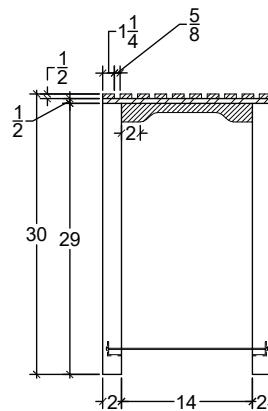

**2 COUNTER STOOL
 TOP DETAIL**

**3 COUNTER STOOL
 SIDE VIEW**

**4 COUNTER STOOL
 FRONT VIEW**

PROJECT: PILOT HOUSE BREWING COMPANY
 TITLE: CUSTOM FURNITURE DESIGN
 SCALE: NTS
 DATE: 12/16/17

WOOD METAL AND BEYOND