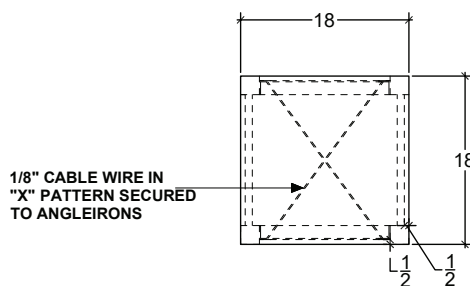

PILOTHOUSE
BREWING COMPANY

**Individual
Sponsorship**

Stool - $375

YOU RECEIVE:

1 shirt • 1 hat • $100 taproom gift card

One-year Mug Club membership • 1 custom stainless engraving

**1 COUNTER STOOL
BASE DETAILS**